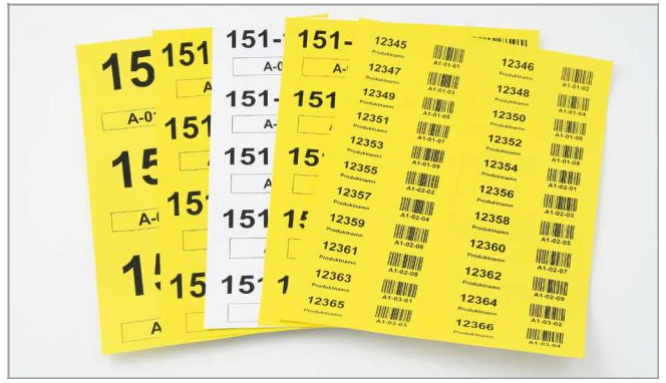

WAREHOUSE MARKING SYSTEMS

#safety

#perfect organisation

#comfort of work

Self-adhesive polyester A4-sheet labels printable in monochrome laser printers.

Perforated label-inserts made of paper, printable in inkjet or laser printers.

Label holders for racks or shelves, with self-adhesive or magnetic tape.

Preprinted vinyl labels with optional series numbers and barcodes made according to the excel-file.

Perforated PE tags printable in label printers. Fastened with cable tie or tacker.

Preprinted self-adhesive letters and numbers.

Dangerous goods, warning labels.

Marking dots for visual marking.

#Partex Labels Creator

SOFTWARE

Our labels on rolls and A4-sheets can be easily designed in PARTEX LABELS CREATOR. Select the product number, insert the necessary information in the label field and print out